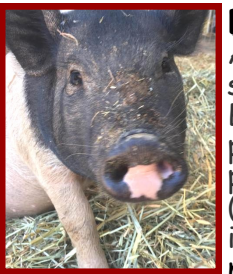

Adoption Corner

Always Being Updated ~ Call for Updates

MY NAME IS ID#A662785 - I am a male, black Potbelly Pig. The shelter staff think I am about 5 years old. I have been at the shelter since Dec 22, 2016. Please contact the Devore Animal Shelter, 19777 Shelter Way, Devore, CA @ 909-386-9820 and ask for Animal ID #A662785. Posted at <http://petharbor.com>

MY NAME IS ID#A584093 - I'm being cared for by Long Beach Animal Care Services. **Act quickly to adopt A584093. Pets at this shelter may be held for only a short time.** I have been at the shelter since Jan. 4, 2017. I weigh 56 pounds. For more info, contact Long Beach Animal Care Services, ask for Pet ID #: 10970724-A584093, E-Mail: animalcare@longbeach.gov, Phone: (562) 570-7387, Website: <http://www.longbeach.gov/acs>, Address: 7700 E Spring Street, Long Beach, CA 90815. Posted by <http://www.adoptapet.com>

50+ pigs Available for Adoption. Adults and newborn babies! Officers found 50+ pigs abandoned with no food or water. Lil Orphan Hammies in Solvang, CA took them all, More info can be found and donations can be

BETTY WHITE, NANA & WIMPY (3 FARM PIGS) - NEED A LOVING, COMPASSIONATE, FOREVER HOME. NOT FOR FOOD. They are sweeter than ever and becoming more and more comfortable around people. Betty White loves tummy rubs! Would like to keep these 3 together, if at all possible. Betty White is a medium sized female (estimated at about 70 pounds). Wimpy is a male (estimated at about 60 pounds). Nana is the a female (estimated at about 100 pounds). Currently located in Malibu, CA. If you are interested in one or any of these pigs, please complete the adoption questionnaire at pigharmony.com All Three are black and white.